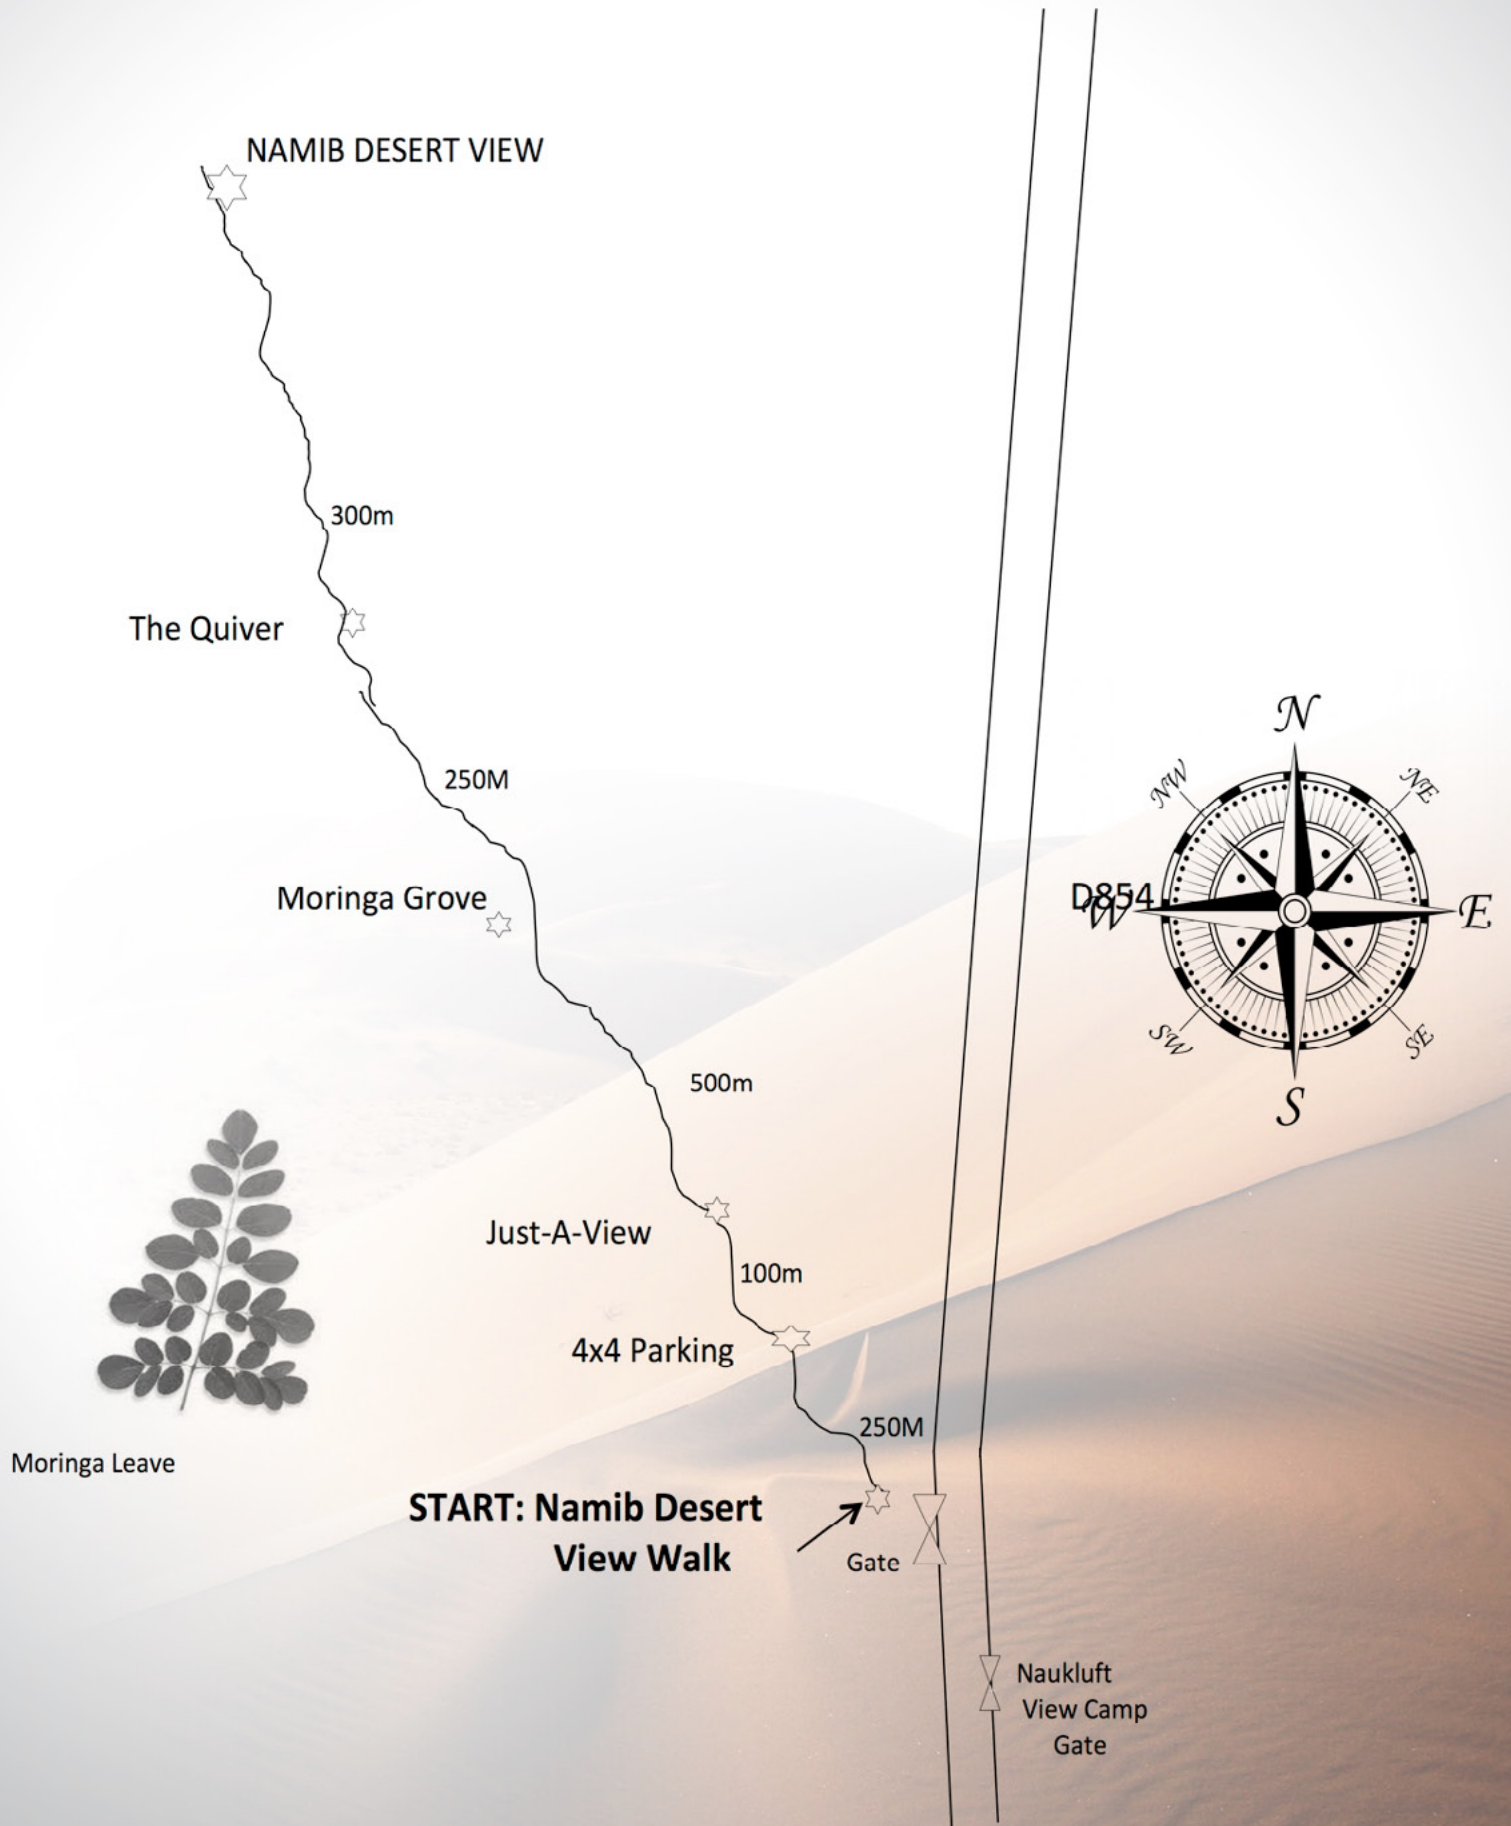

Namib Desert View Walk - 1,4km

START: Namib Desert View Walk

Moringa Leaf